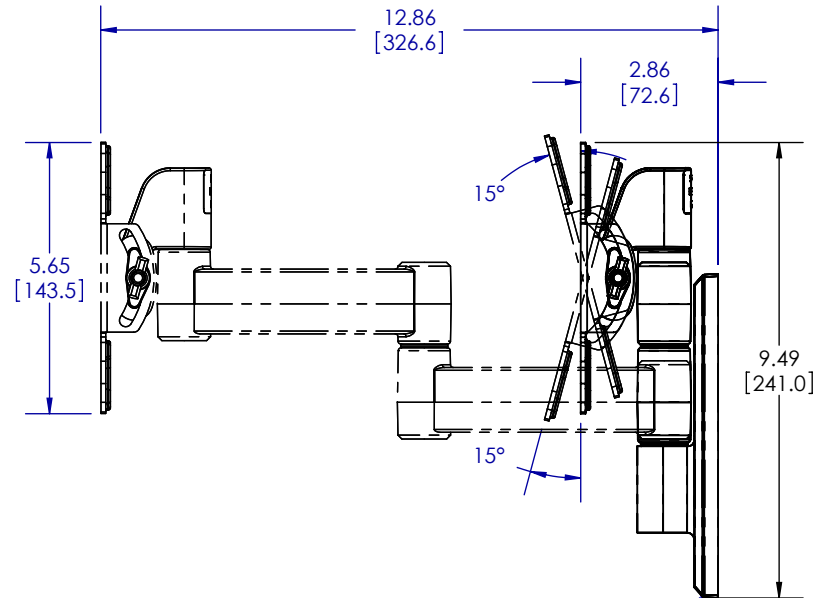

MAXIMUM WEIGHT CAPACITY:
50 LBS.

PROPRIETARY AND CONFIDENTIAL THE INFORMATION CONTAINED IN THIS DRAWING IS THE SOLE PROPERTY OF SANUS SYSTEMS, A PRODUCT DIVISION OF MILESTONE AV TECHNOLOGIES. ANY REPRODUCTION IN PART OR AS A WHOLE WITHOUT THE WRITTEN PERMISSION OF SANUS SYSTEMS IS PROHIBITED. 专有机密资料 本信息属 SANUS SYSTEMS 公司专属财产, 非经 SANUS SYSTEMS 书面许可, 严禁复制其中任何内容	ENGINEER 工程师	NAME 姓名	DATE 日期
	DESIGNER 设计师	JKV	12/23/2008
	APPROVED 批准	JKV	12/23/2008
	NOTES 注释:		
TEMPLATE REV 模板修订版: 06	SCALE 比例: 1:1	SHEET 1 OF 第 1	

SANUS
ACCENTS

DESCRIPTION 描述:
SAN213