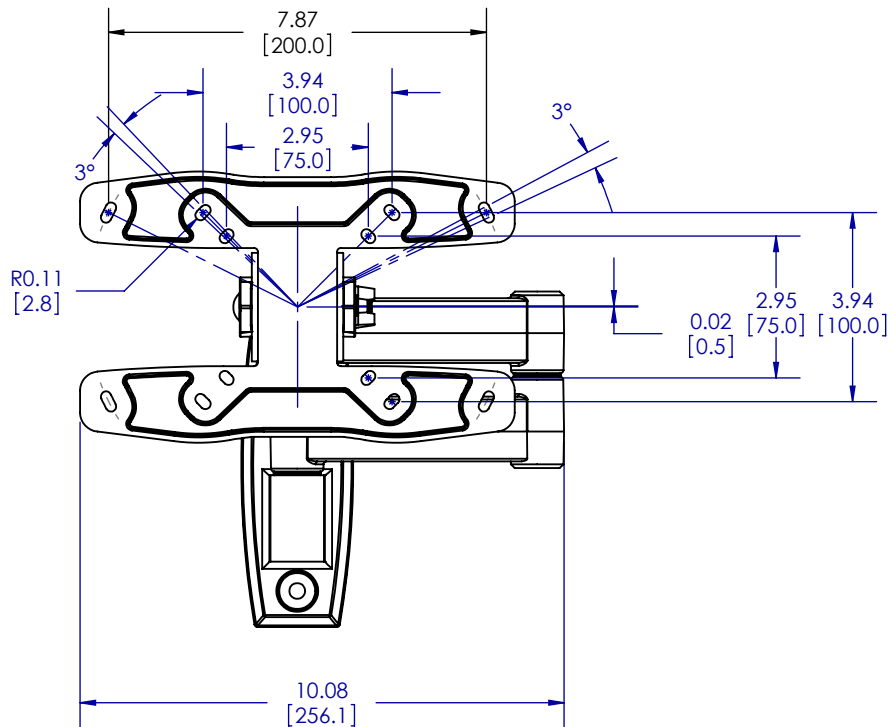

MAXIMUM WEIGHT CAPACITY:
50 LBS.

PROPRIETARY AND CONFIDENTIAL THE INFORMATION CONTAINED IN THIS DRAWING IS THE SOLE PROPERTY OF SANUS SYSTEMS, A PRODUCT DIVISION OF MILESTONE AV TECHNOLOGIES. ANY REPRODUCTION IN PART OR AS A WHOLE WITHOUT THE WRITTEN PERMISSION OF SANUS SYSTEMS IS PROHIBITED. 专有机密资料 本信息属 SANUS SYSTEMS 公司专属财产, 非经 SANUS SYSTEMS 书面许可, 严禁复制其中任何内容	ENGINEER 工程师	NAME 姓名	DATE 日期
	DESIGNER 设计师	JKV	12/23/2008
	APPROVED 批准	JKV	12/23/2008
	NOTES 注释:		
TEMPLATE REV 模板修订版: 06	SCALE 比例: 1:1	SHEET 1 OF 第 1	

SANUS
ACCENTS

DESCRIPTION 描述:
SAN213