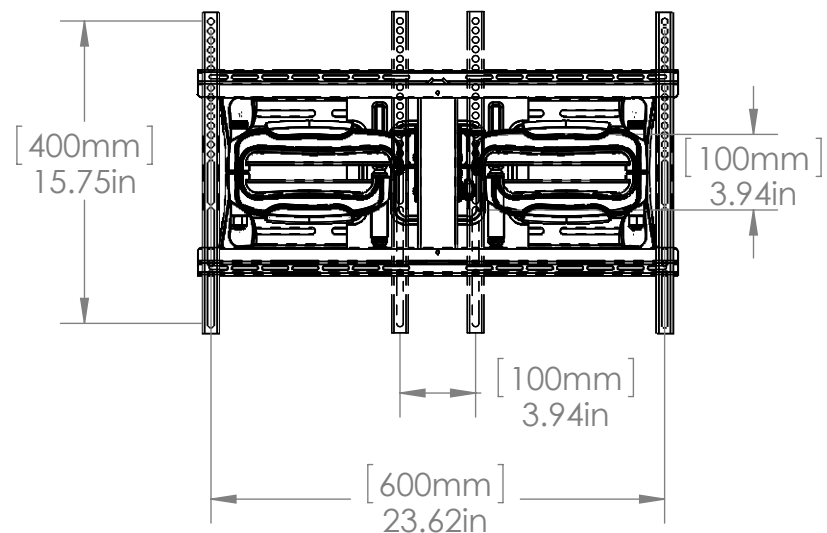

TV INTERFACE

LARGE FULL MOTION 6805-002220-XXX

THE INFORMATION AND DESIGNS CONTAINED IN THIS DRAWING ARE CONFIDENTIAL AND THE PROPRIETARY PROPERTY OF MILESTONE AV TECHNOLOGIES NEITHER THIS DESIGN NOR ANY INFORMATION CONTAINED IN THIS DRAWING MAY BE REPRODUCED OR DISCLOSED TO OTHERS WITHOUT THE EXPRESS WRITTEN CONSENT OF MILESTONE AV TECHNOLOGIES. 本图纸所包含的信息和设计均系Milestone机密和知识产权，本图纸包含的设计和信息的在未经Milestone允许情况下均不得复制或泄露

3-D

WALL PLATE

TOP VIEW - EXTENDED

SIDE VIEW - EXTENDED

FULLY ASSEMBLED MOUNT

TOP VIEW - RETRACTED

SIDE VIEW - RETRACTED