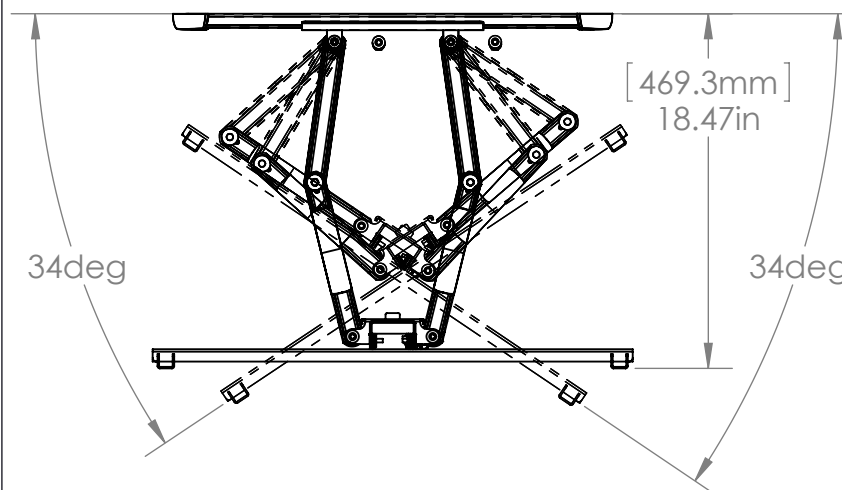

TV INTERFACE

LARGE FULL MOTION 6805-002220-XXX

THE INFORMATION AND DESIGNS CONTAINED IN THIS DRAWING ARE CONFIDENTIAL AND THE PROPRIETARY PROPERTY OF MILESTONE AV TECHNOLOGIES NEITHER THIS DESIGN NOR ANY INFORMATION CONTAINED IN THIS DRAWING MAY BE REPRODUCED OR DISCLOSED TO OTHERS WITHOUT THE EXPRESS WRITTEN CONSENT OF MILESTONE AV TECHNOLOGIES. 本图纸所包含的信息和设计均系Milestone机密和知识产权，本图纸包含的设计和信息的在未经Milestone允许情况下均不得复制或泄露

3-D

WALL PLATE

TOP VIEW - EXTENDED

SIDE VIEW - EXTENDED

FULLY ASSEMBLED MOUNT

TOP VIEW - RETRACTED

SIDE VIEW - RETRACTED