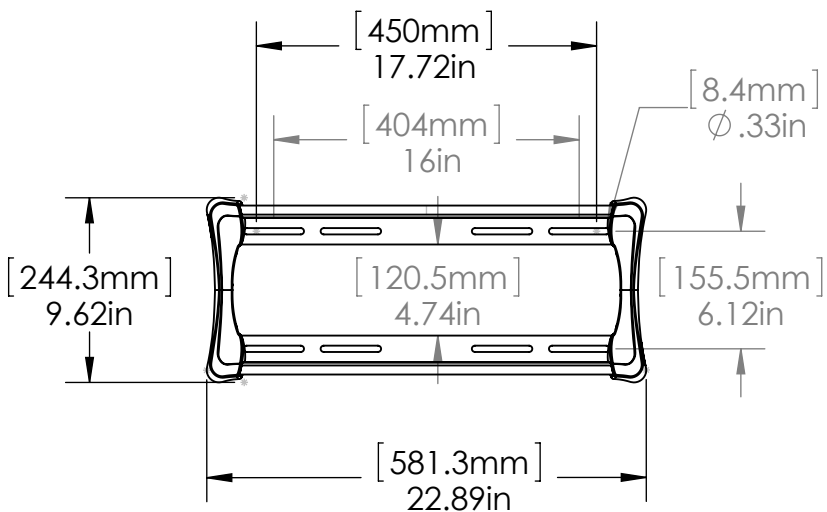

TV INTERFACE

LARGE FULL MOTION 6805-002220-XXX

THE INFORMATION AND DESIGNS CONTAINED IN THIS DRAWING ARE CONFIDENTIAL AND THE PROPRIETARY PROPERTY OF MILESTONE AV TECHNOLOGIES NEITHER THIS DESIGN NOR ANY INFORMATION CONTAINED IN THIS DRAWING MAY BE REPRODUCED OR DISCLOSED TO OTHERS WITHOUT THE EXPRESS WRITTEN CONSENT OF MILESTONE AV TECHNOLOGIES. 本图纸所包含的信息和设计均系Milestone机密和知识产权，本图纸包含的设计和信息的在未经Milestone允许情况下均不得复制或泄露

3-D

WALL PLATE

TOP VIEW - EXTENDED

SIDE VIEW - EXTENDED

FULLY ASSEMBLED MOUNT

TOP VIEW - RETRACTED

SIDE VIEW - RETRACTED