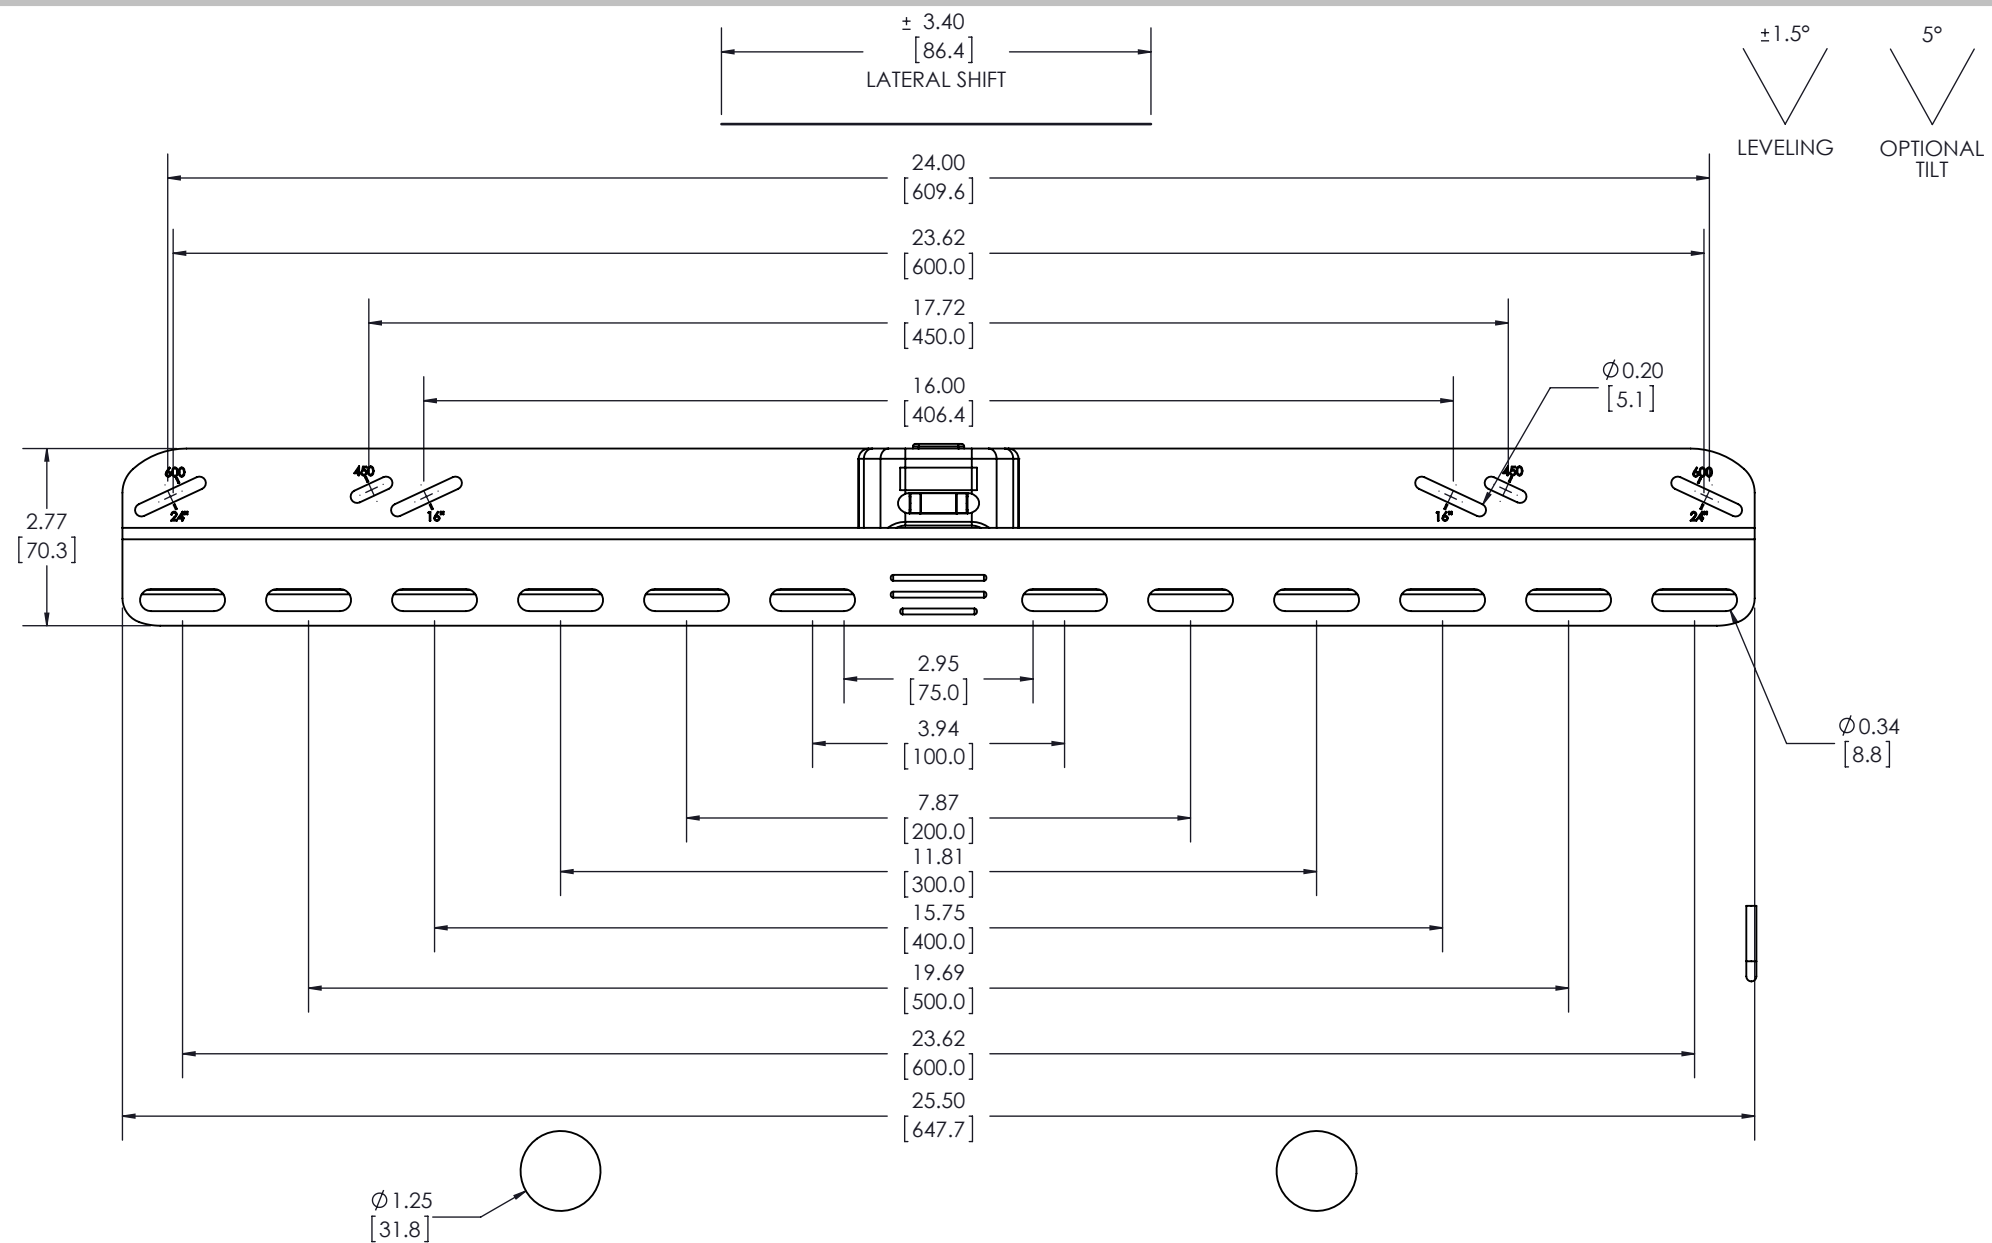

SIMPLY SAFE MOUNT 6805-002197

THE INFORMATION AND DESIGNS CONTAINED IN THIS DRAWING ARE CONFIDENTIAL AND THE PROPRIETARY PROPERTY OF MILESTONE AV TECHNOLOGIES NEITHER THIS DESIGN NOR ANY INFORMATION CONTAINED IN THIS DRAWING MAY BE REPRODUCED OR DISCLOSED TO OTHERS WITHOUT THE EXPRESS WRITTEN CONSENT OF MILESTONE AV TECHNOLOGIES. 本图纸所包含的信息和设计均系Milestone机密和知识产权，本图纸包含的设计和信
息在未经Milestone允许情况下均不得复制或泄露

TV INTERFACE

SIDE VIEW